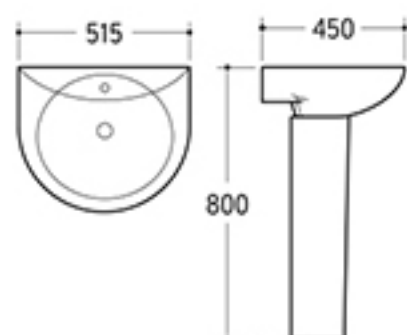

JC0007

Pedestal Basin

Size: 515x450x800mm

Fixing to wall with back